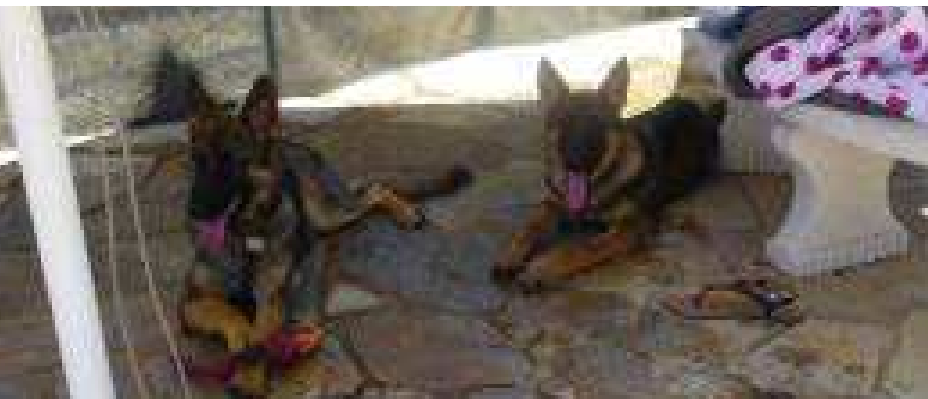

QUORRA

VENTURA GDA POOL PARTY

HANGING WITH FRIENDS

TAGGIN' ALONG FOR THERAPY DOG READING PROGRAM

RUNNING ERRANDS + STARBUCKS

KENNEL TIME @ GDA

LUNCH TIME @ GREEK CAFE IN SV

SIMI VALLEY CARE CENTER VISIT WITH THEREPY DOGS

LOMBARDI RANCH PUMPKIN PATCH

GDA OBEDIENCE CLASS

GDA PUPPY LUNCH @ THE LAB

@ SVHS WITH PUPPY RAISER KATHY

CAT ENCOUNTER @ PUPPY RAISER TONI'S

A photograph of two dogs on a tiled floor. On the left, a dog with grey and brown fur is eating from a silver metal bowl. On the right, a black dog is sitting and looking towards the camera with its tongue out. A black leash is on the floor in front of the dogs. The text is overlaid in the center of the image.